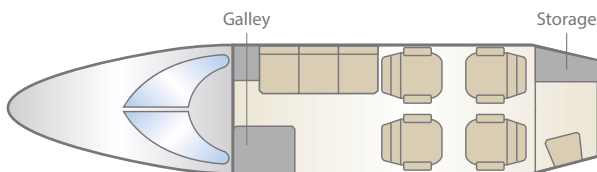

Coleman Jet | T: 219-427-5287 | charter@b-coleman.com | b-coleman.com

All flights are operated by Coleman Jet, a B. Coleman Aviation company