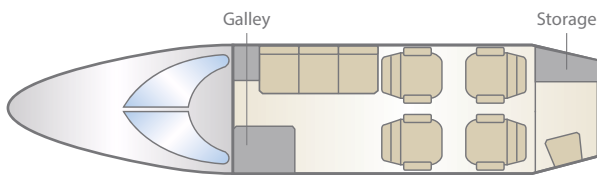

COLEMAN JET

A. B. COLEMAN AVIATION COMPANY

NEXTANT 400XTi N481MM

AIRCRAFT SPECIFICATIONS

- Passengers: 7 plus lav seat
- Cabin dimensions (h•w•l): 4'9" x 4'11" x 15'6"
- Nonstop range: 2,013 nm / 2,316 sm
Range based on standard temperature with NBAA IFR reserves.
- Speed: 460 kts / 529 mph
- Baggage capacity: 46 cu ft

AIRCRAFT AMENITIES

- WiFi
- Flight phone
- Entertainment system with movie server
- Refreshment center with espresso machine
- 4-club configuration with reclining seats
- Forward 3-place divan

Coleman Jet | T: 219-427-5287 | charter@b-coleman.com | b-coleman.com